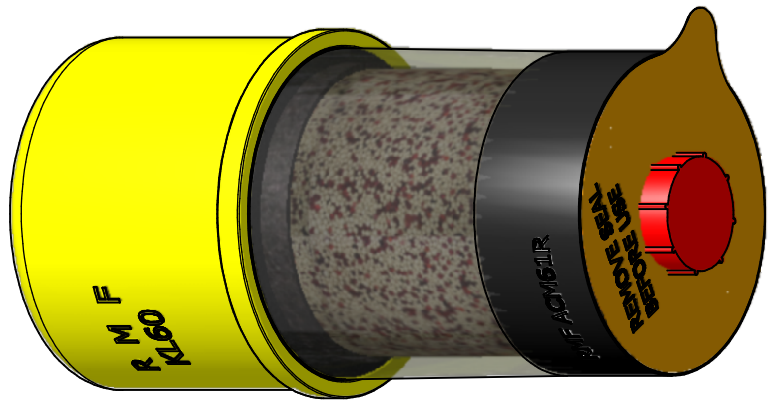

MODEL ( 1 : 1 )

1	1	Air Conditioner Connection	G3/8" - BSP	NA	Female
Pos	Qty	Description	Size	Material	Remarks
 Website : WWW.RMFFILTER.COM Designed by M.W. Designed date 4-4-2008 Design state WorkInProgress Checked by Checked date PROJECTION DIMENSIONAL TOLERANCE ACCORDING TO ISO 2768HI / NEN 2285 SCALE : 1:1					
Revision			Date	Description	
DOCUMENT TITLE			RMF AIR CONDITIONER ACM61R		
ARTICLE NUMBER			DRAWING NUMBER		REVISION
9238992			A3--9-294-12105		